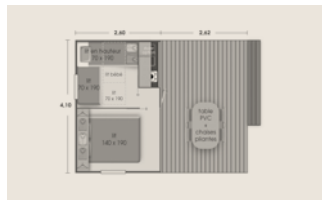

Prices Rental 2017

• In July and August the accommodation is only from Saturday to Saturday. Arrivals between : 4pm to 7pm. Departure : every 15 minutes from 8am to 10am. The number of people (babies included) is limited in each accommodation.

Prices include taxes and are based on the current VAT rate (10%), tourist tax not included.

Any change in VAT would therefore modify our prices.

• Every accommodation has at least 2 bedrooms with blankets and pillows, a bathroom with separated toilets or not depending on the model (except for the mobile-home without bathroom and water), a living room, a small kitchen, garden furniture and 2 deckchairs. One parking space on the pitch. Charcoal barbecues are allowed but not provided.

• Age of accommodation: A (0 to 7 years) - B (8 to 12 years) - C (+ 12 years).

• Characteristics and dimensions are provided for information purposes only Photos and floorplans are for illustration only.

TITHOME - 4 persons - 2 bedrooms - without bathroom - 20 m²

A

Weekly prices								
from 17/06 to 01/07	from 01/07 to 08/07	from 08/07 to 15/07	from 15/07 to 22/07	from 22/07 to 29/07	from 29/07 to 12/08	from 12/08 to 19/08	from 19/08 to 26/08	from 26/08 to 09/09
€ 150	€ 248	€ 343	€ 424	€ 452	€ 452	€ 425	€ 300	€ 150

1 double bed and 2 single beds.