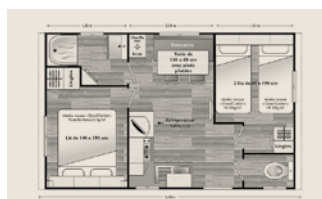

MOBIL-HOME - 4 persons - 2 bedrooms - 26 m²

B-C

Weekly prices								
from 22/04 to 01/07	from 01/07 to 08/07	from 08/07 to 15/07	from 15/07 to 22/07	from 22/07 to 29/07	from 29/07 to 12/08	from 12/08 to 19/08	from 19/08 to 26/08	from 26/08 to 09/09
€ 180	€ 370	€ 505	€ 572	€ 713	€ 713	€ 576	€ 388	€ 180
Stays excluding July/August				2 nights	3 nights	4 nights		
				€ 70	€ 96	€ 120		

1 double bed and 2 single beds.